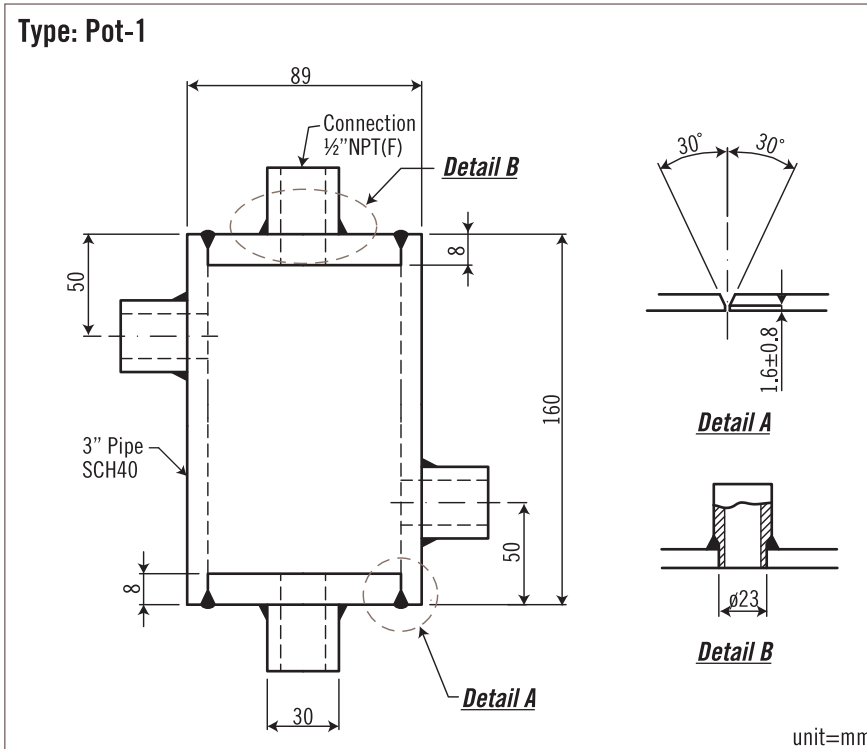

### Technical Data

**Material:** SS316, SS304 available  
**Pipe Rating:** Sch40S, Sch80S available  
**Max. Pressure:** 1000psi

### Dimension

### Ordering Information

POT-1	Code	Material
	A	Steel
	B	SS304
	C	SS316
	O	option
	<b>Code</b>	<b>Pipe Rating</b>
	1	Sch40S
	2	Sch80S
	<b>Code</b>	<b>Connection</b>
	1	1/2" NPT Female
	2	option
POT-1		
Complete ordering code		